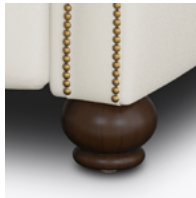

Features

Durable Finish

Kwalu's solid surface (1/8" thick) proprietary finish doesn't have any of the drawbacks of wood. The frames are moisture impervious, graffiti-resistant, easy to clean and maintenance-free.